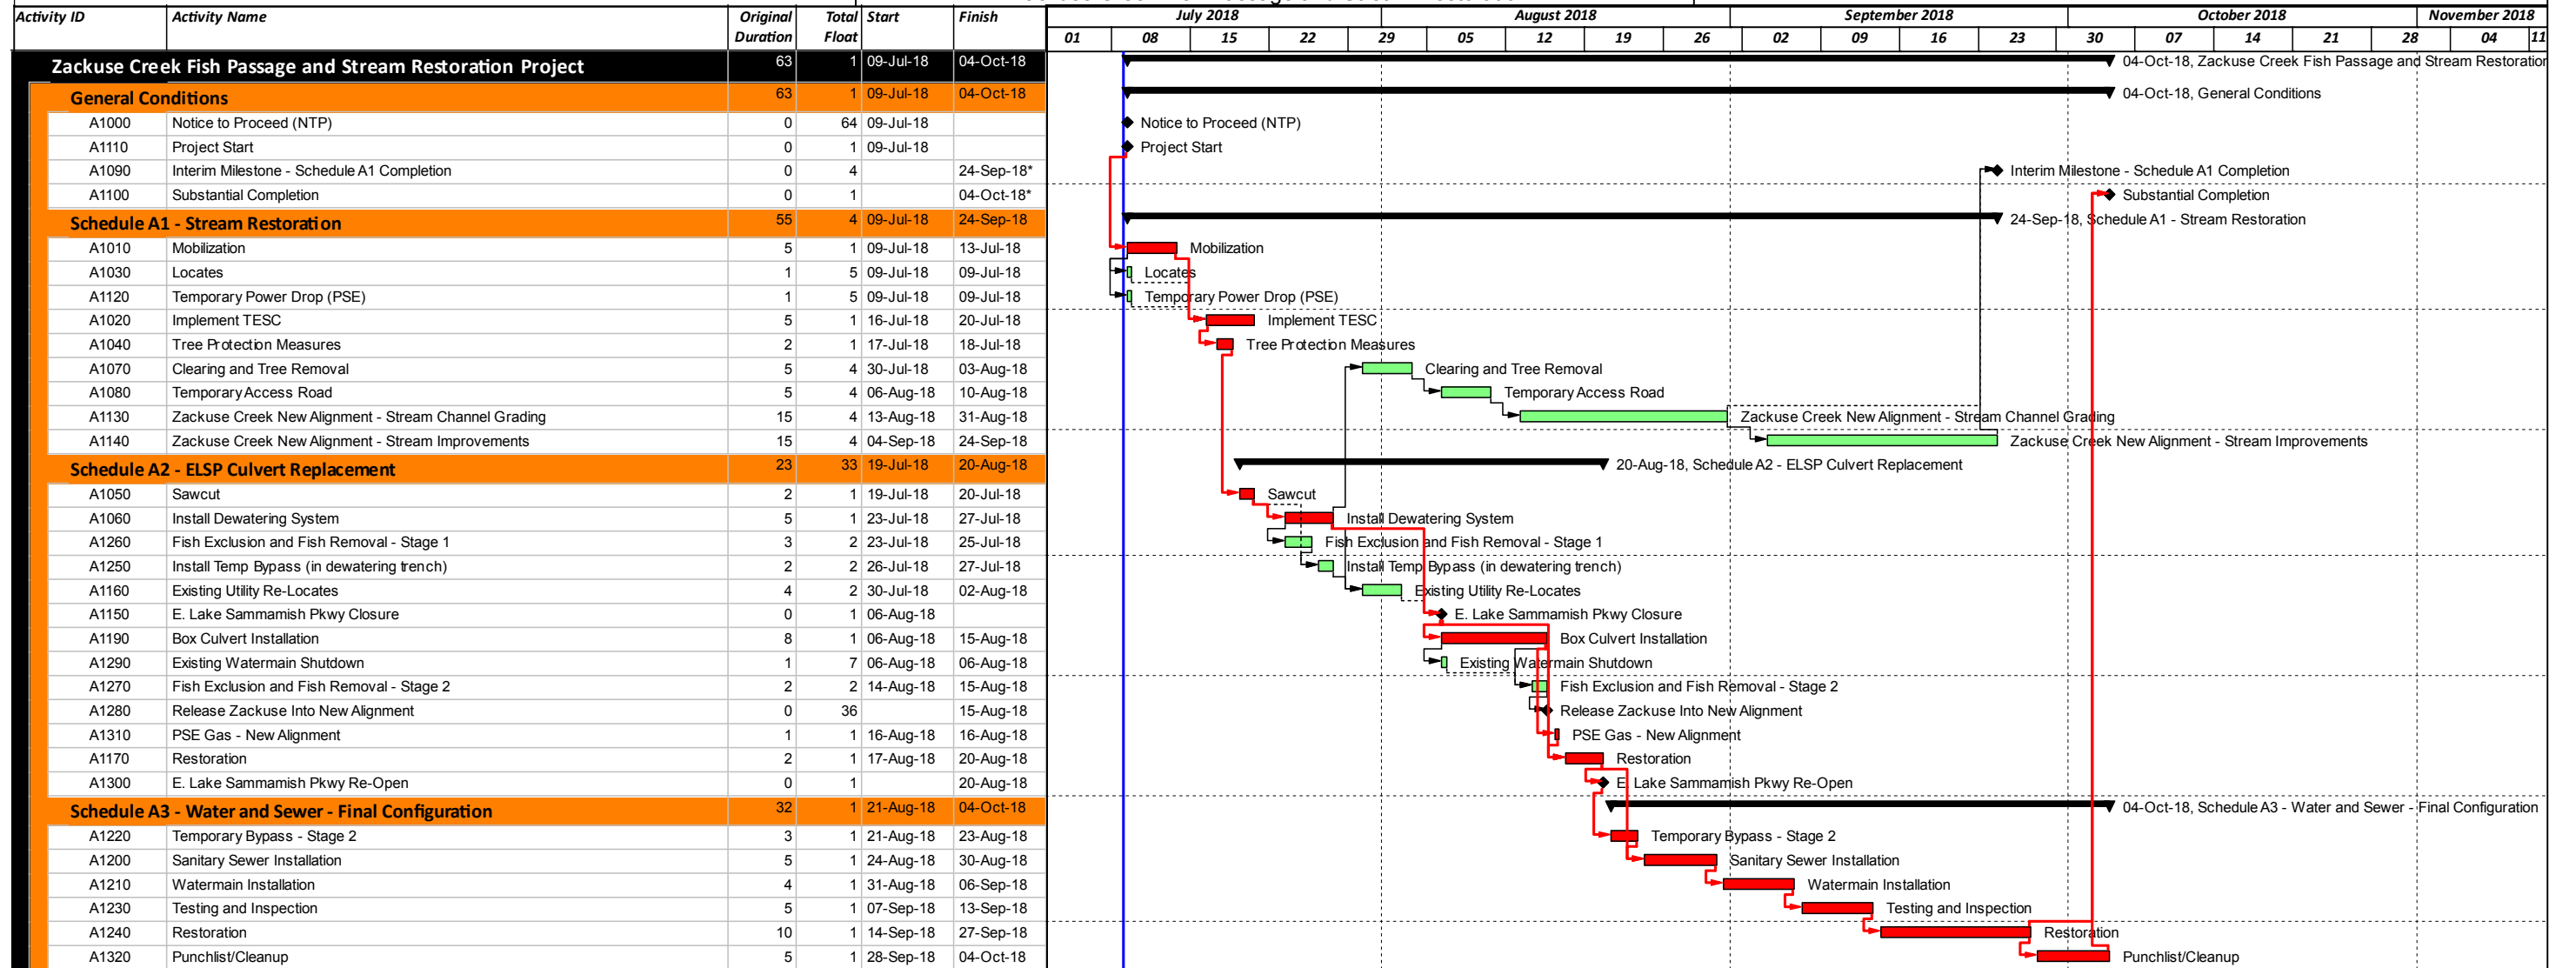

Zackuse Creek Fish Passage and Stream Restoration

Total Closure Time

█ Remaining Level of Effort
 █ Actual Work
 █ Critical Remaining Work
 ▼ Summary
█ Actual Level of Effort
 Remaining Work
 ◆ Milestone
 ◆ Milestone